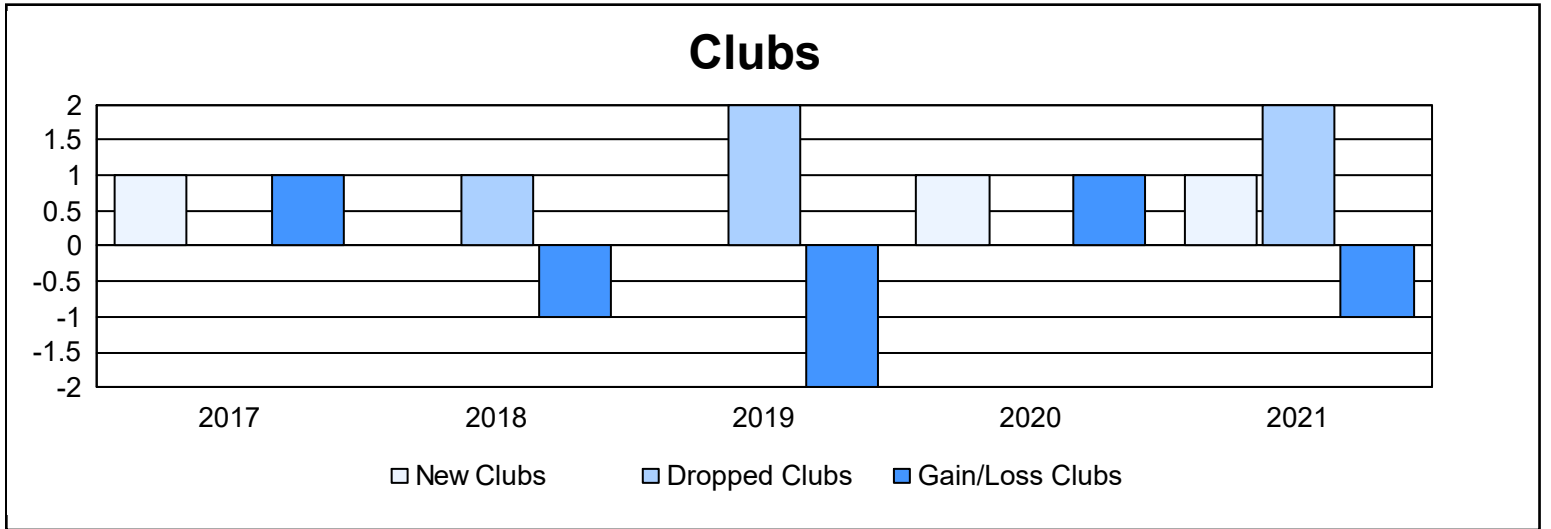

Year	New Clubs	Dropped Clubs	Gain/ Loss Clubs	New Members	Charter Members	Reinstate Members	Transfer Members	Total Member Added	Total Members Dropped	Gain/ Loss Members
2016-2017	1	0	1	183	27	4	5	219	151	68
2017-2018	0	1	-1	136	3	11	8	158	256	-98
2018-2019	0	2	-2	93	1	3	3	100	202	-102
2019-2020	1	0	1	44	31	3	8	86	102	-16
2020-2021	1	2	-1	58	7	4	3	72	130	-58
<b>Average</b>	<b>1</b>	<b>1</b>	<b>0</b>	<b>103</b>	<b>14</b>	<b>5</b>	<b>5</b>	<b>127</b>	<b>168</b>	<b>-41</b>

### Membership Composition June 2021 Cumulative