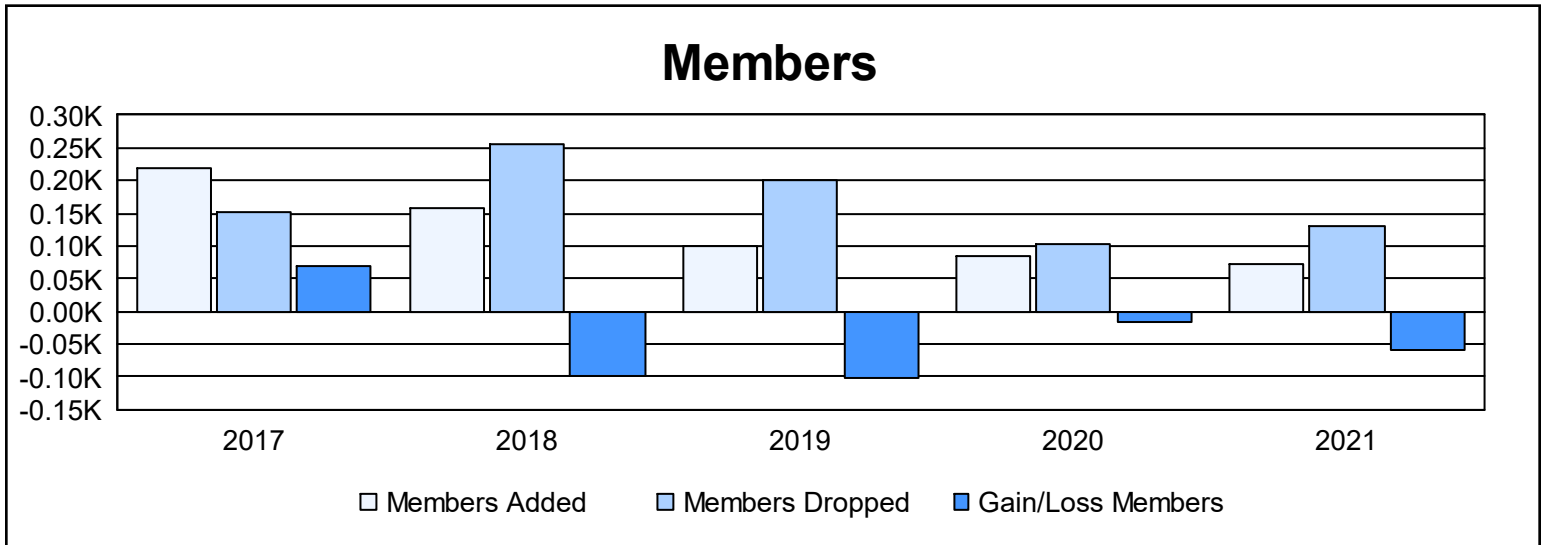

Year	New Clubs	Dropped Clubs	Gain/ Loss Clubs	New Members	Charter Members	Reinstate Members	Transfer Members	Total Member Added	Total Members Dropped	Gain/ Loss Members
2016-2017	1	0	1	183	27	4	5	219	151	68
2017-2018	0	1	-1	136	3	11	8	158	256	-98
2018-2019	0	2	-2	93	1	3	3	100	202	-102
2019-2020	1	0	1	44	31	3	8	86	102	-16
2020-2021	1	2	-1	58	7	4	3	72	130	-58
<b>Average</b>	<b>1</b>	<b>1</b>	<b>0</b>	<b>103</b>	<b>14</b>	<b>5</b>	<b>5</b>	<b>127</b>	<b>168</b>	<b>-41</b>

### Membership Composition June 2021 Cumulative