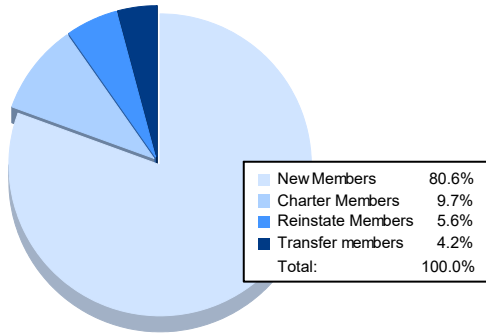

Year	New Clubs	Dropped Clubs	Gain/ Loss Clubs	New Members	Charter Members	Reinstate Members	Transfer Members	Total Member Added	Total Members Dropped	Gain/ Loss Members
2016-2017	1	0	1	183	27	4	5	219	151	68
2017-2018	0	1	-1	136	3	11	8	158	256	-98
2018-2019	0	2	-2	93	1	3	3	100	202	-102
2019-2020	1	0	1	44	31	3	8	86	102	-16
2020-2021	1	2	-1	58	7	4	3	72	130	-58
<b>Average</b>	<b>1</b>	<b>1</b>	<b>0</b>	<b>103</b>	<b>14</b>	<b>5</b>	<b>5</b>	<b>127</b>	<b>168</b>	<b>-41</b>

### Membership Composition June 2021 Cumulative